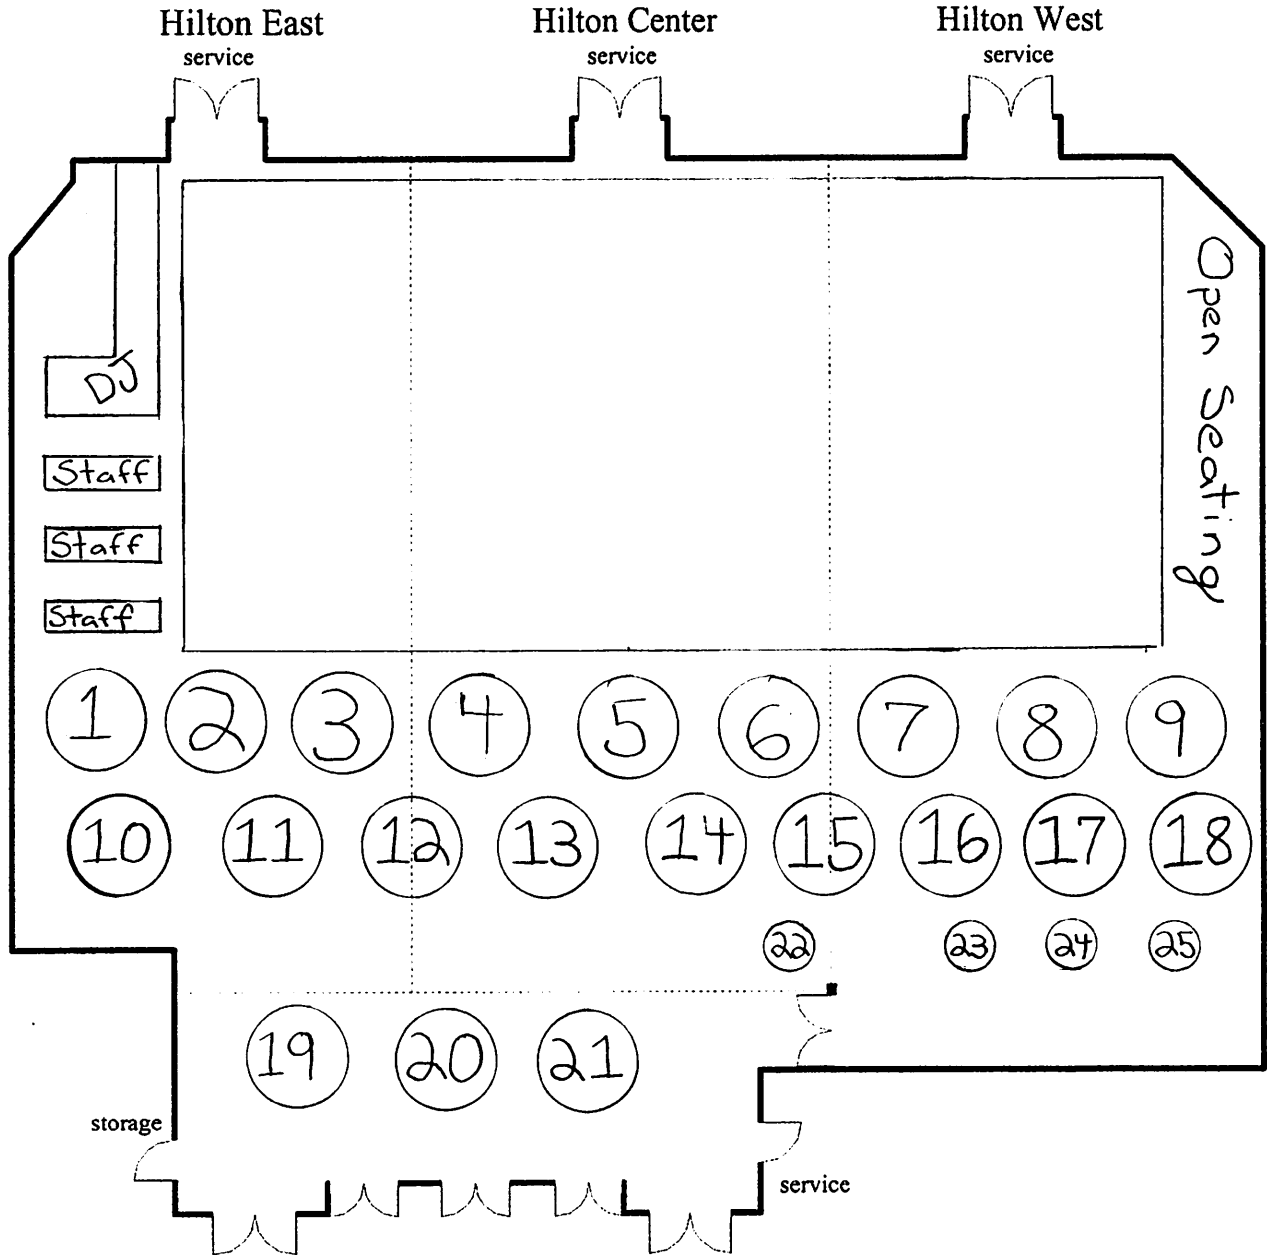

# Hilton Ballroom

Table

1-21 = 10 Seats

22-25 = 4 Seats